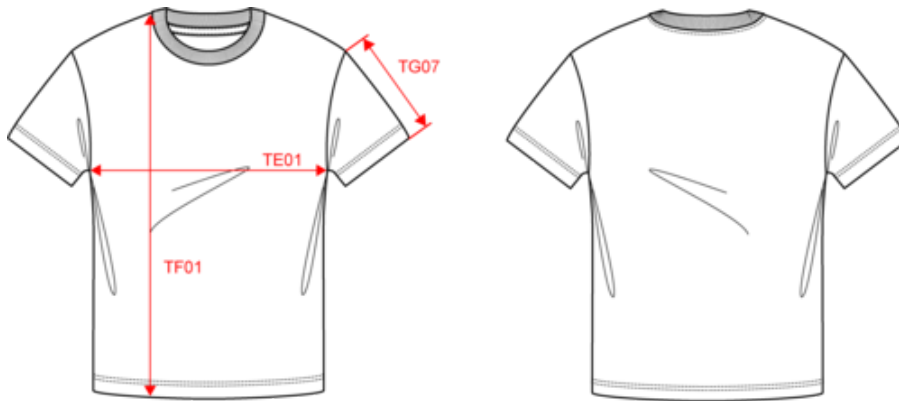

eVegan®

NO LABEL

ENZYME WASH

ORGANIC COTTON

PRE-CONSUMER RECYCLED COTTON

6 COLOURS

**NS301**  
Men's dropped shoulders t-shirt - 200 gsm

Dimensions (cm)

Measurements in cm	XXS	XS	S	M	L	XL	XXL	3XL	4XL
H05 (M) - Total height	68.00	70.00	72.00	74.00	76.00	78.00	80.00	82.00	84.00
H15C (M) - Short sleeve length	24.00	24.75	25.50	26.25	27.00	27.75	28.50	29.25	30.00
W05 (M) - 1/2 chest width at 1.5cm below armhole	46.00	49.00	52.00	55.00	58.00	61.00	64.00	67.00	70.00
TE01 - 1/2 chest width at 1.5cm below armhole	49.00	52.00	55.00	58.00	61.00	64.00	67.00	70.00	
TF01 - Total height from HSP	70.00	72.00	74.00	76.00	78.00	80.00	82.00	84.00	
TG07 - Short sleeve length	24.75	25.50	26.25	27.00	27.75	28.50	29.25	30.00	